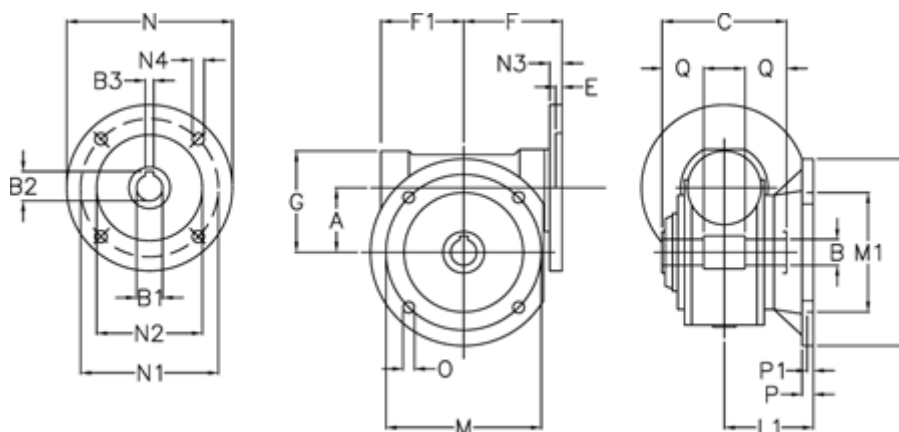

Data Sheet

Article number: 390218501555010

Description: Worm gear
VF 185-FC2-15-132B5, without lubrication

Measures

A	= 185.4	F1	= 205	N2	= 230
B	= 60 H7	G	= 267	N3	= 16
B1	E7 = 38	L	= 400	N4	= 13
B2	= 41.3	L1	= 155.5	O	= 22
B3	H9 = 10	M	= 350	P	= 22
C	= 190	M1	= 280	P1	= 13
E	= 4	N	= 300	Q	= 65
F	= 217	N1	= 265		